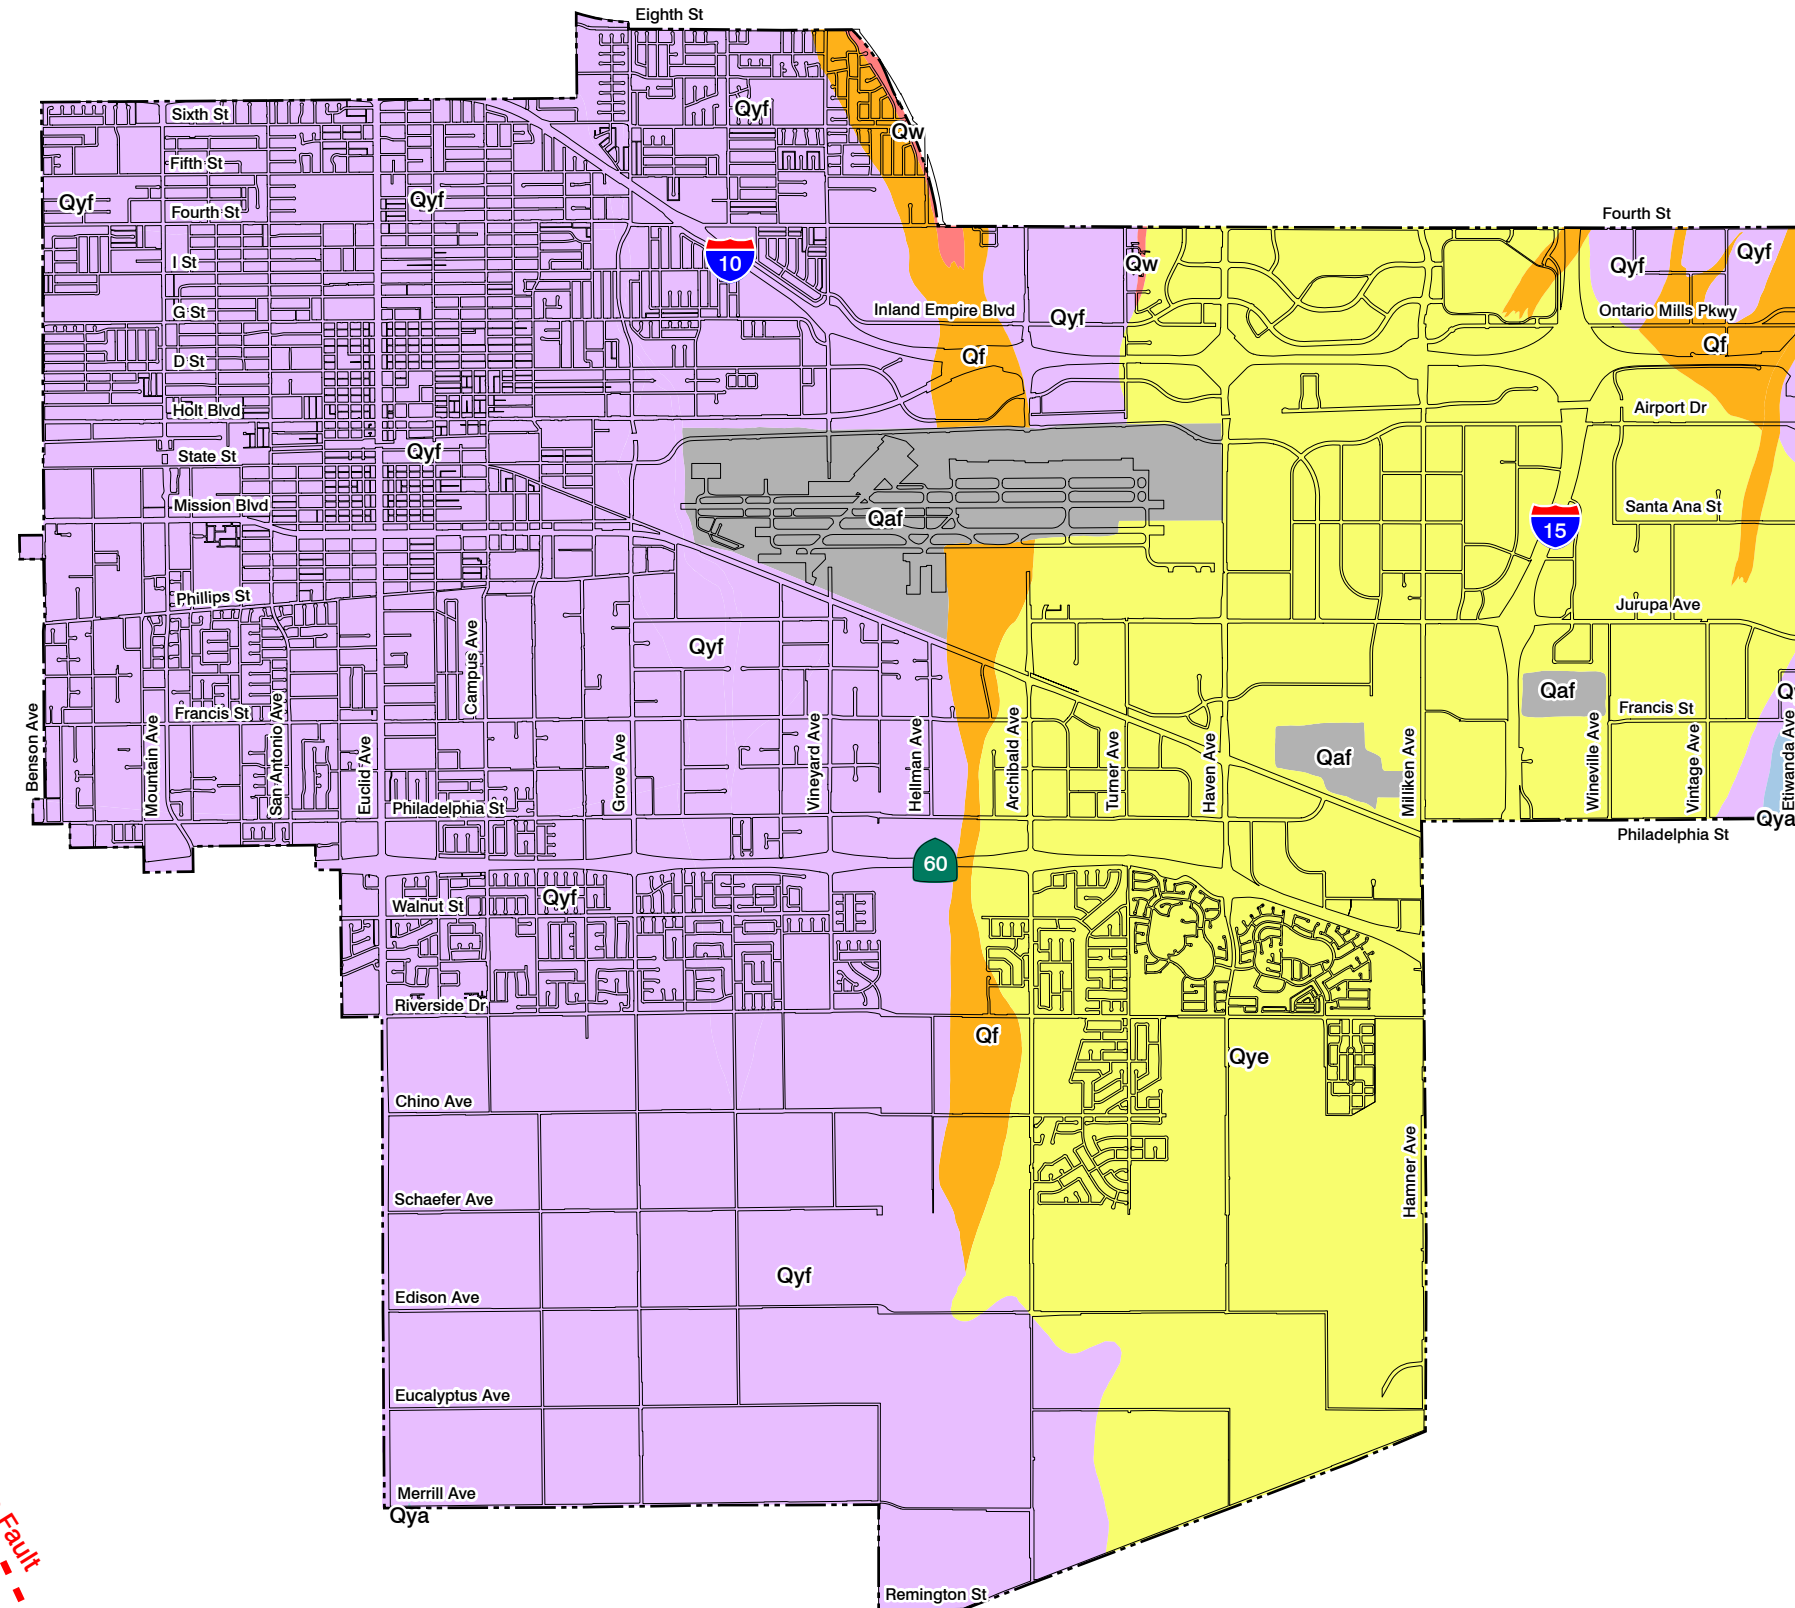

Geologic Map

- Qaf Artificial Fill
- Qf Very Young Alluvial Fan Deposits
- Qw Very Young Wash Deposits
- Qyf Young Alluvial Fan Deposits
- Qya Young Alluvial Valley Deposits
- Qye Young Eolian Deposits
- Fault, concealed

Chino-Central Avenue Fault

Source: Earth Consultants International, Inc. 2006