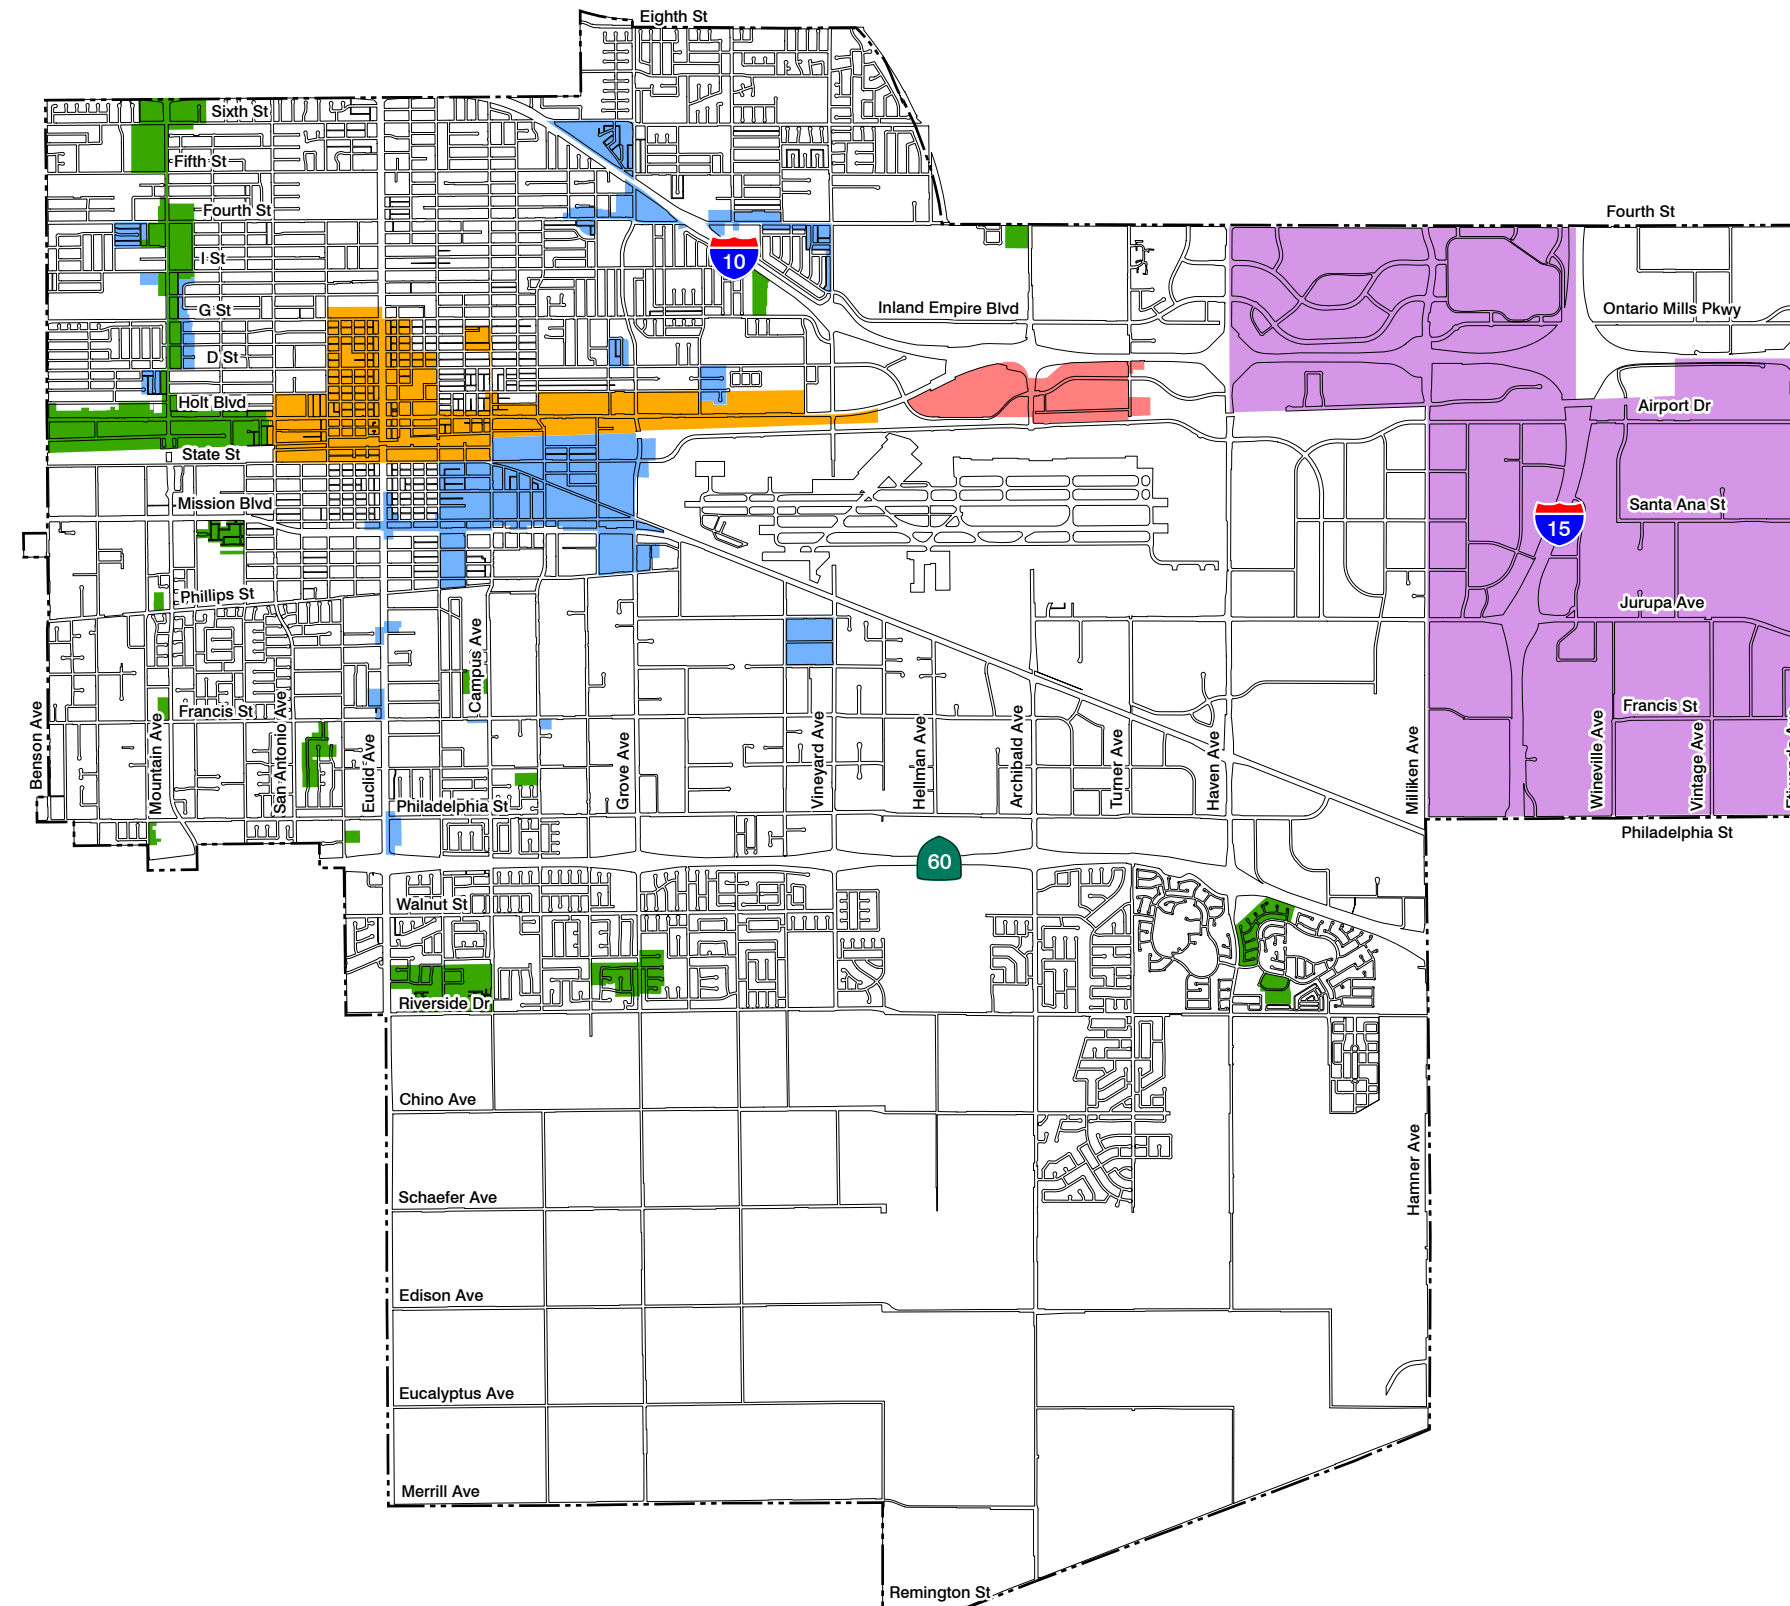

Redevelopment Areas

- Project Area 1
- Project Area 2
- Center City
- Cimarron
- Guasti

0 1 Miles