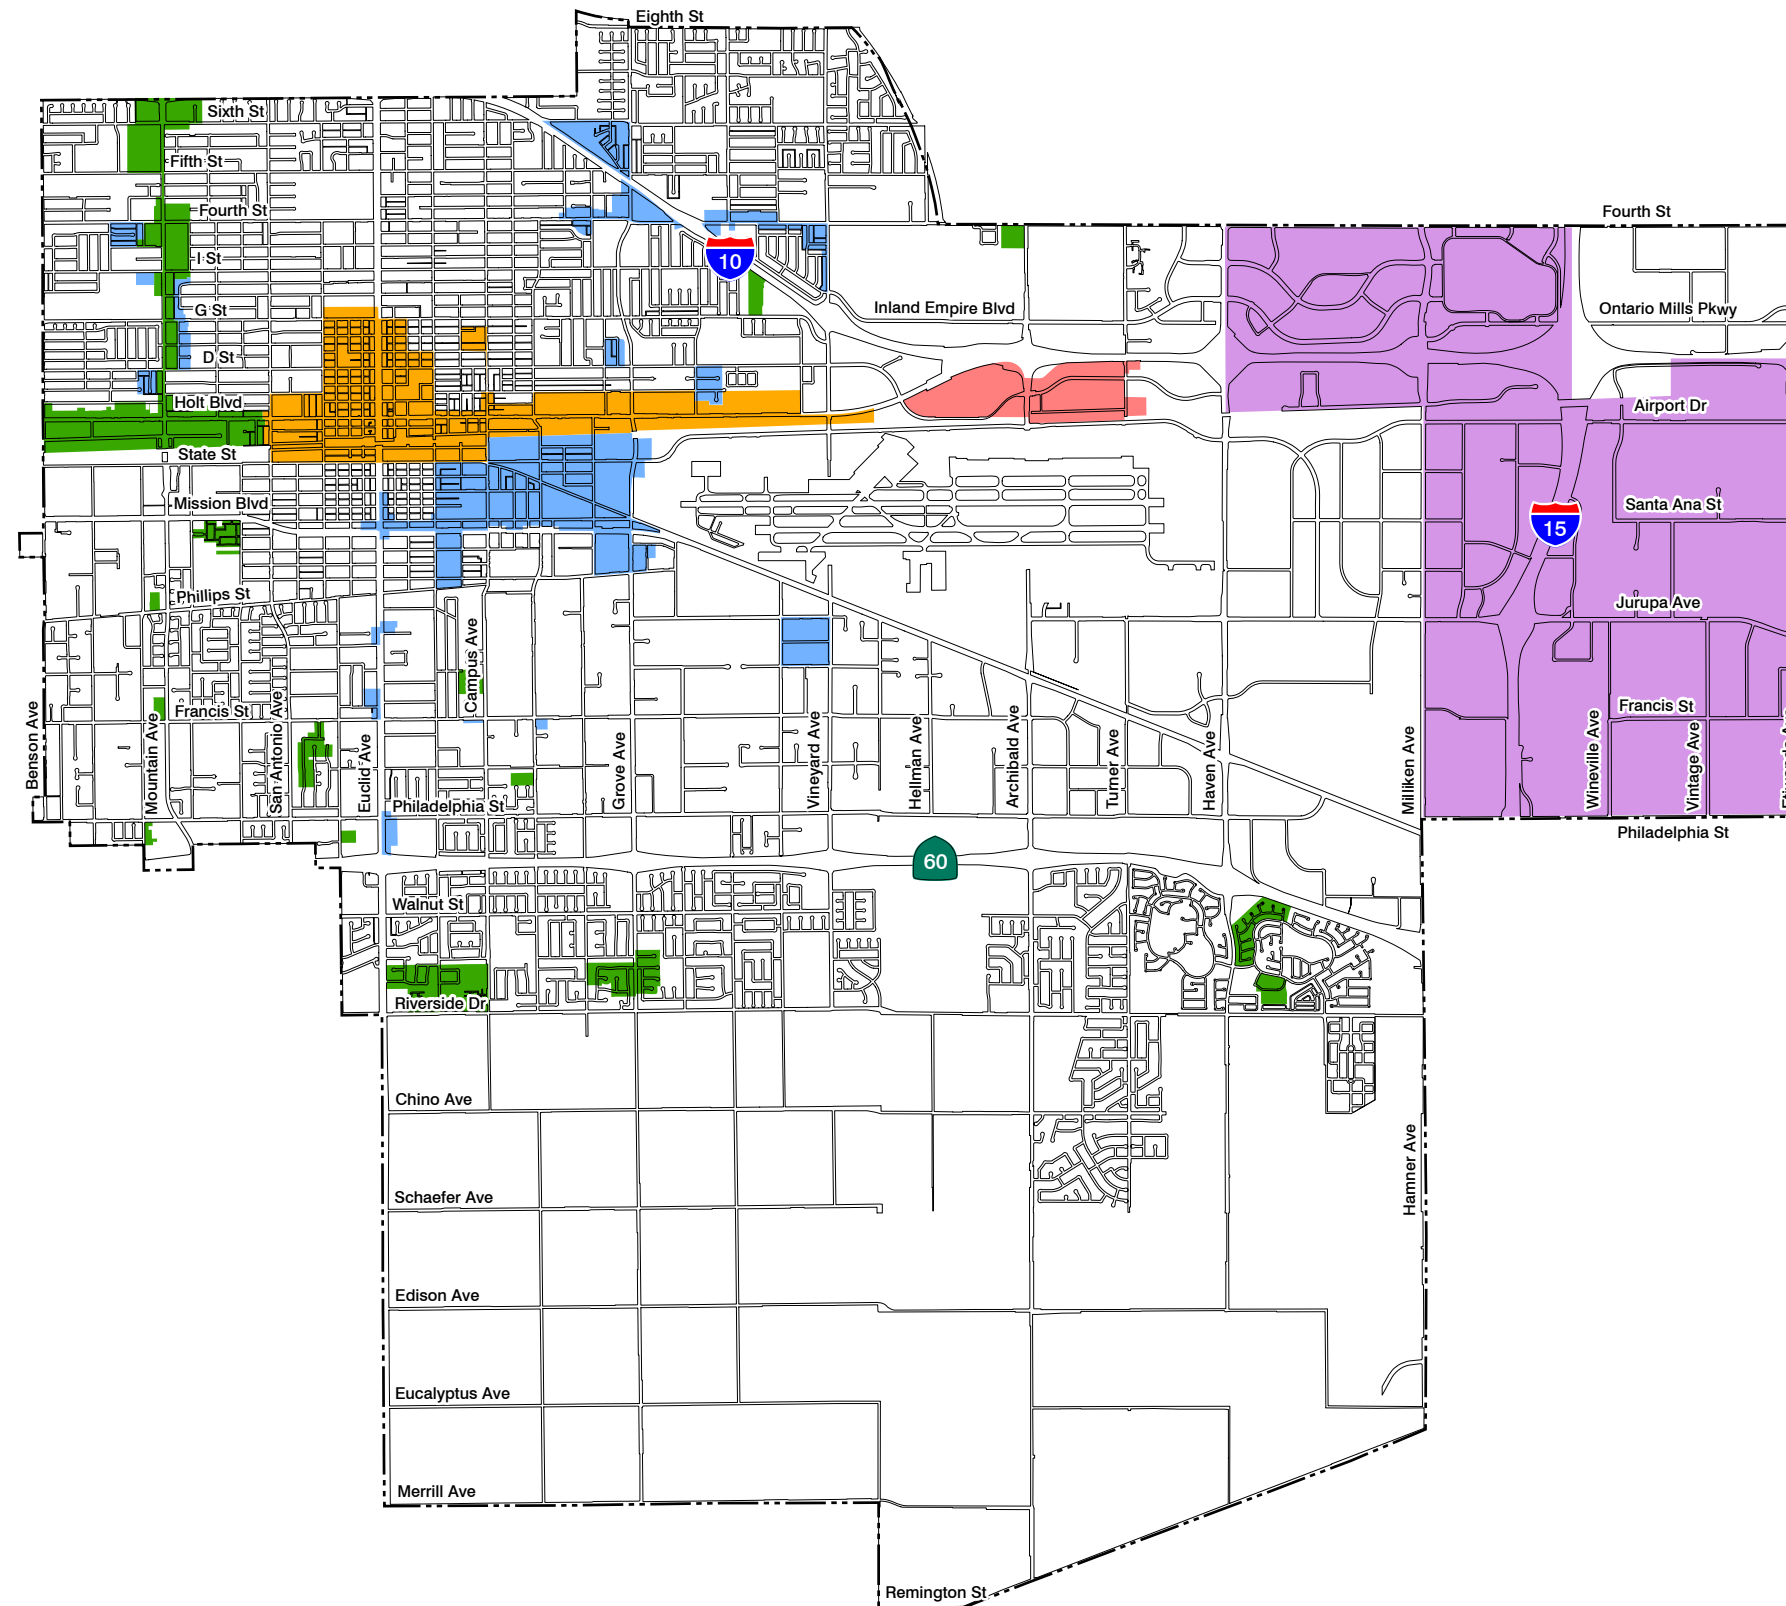

Redevelopment Areas

- Project Area 1
- Project Area 2
- Center City
- Cimarron
- Guasti

0 1 Miles