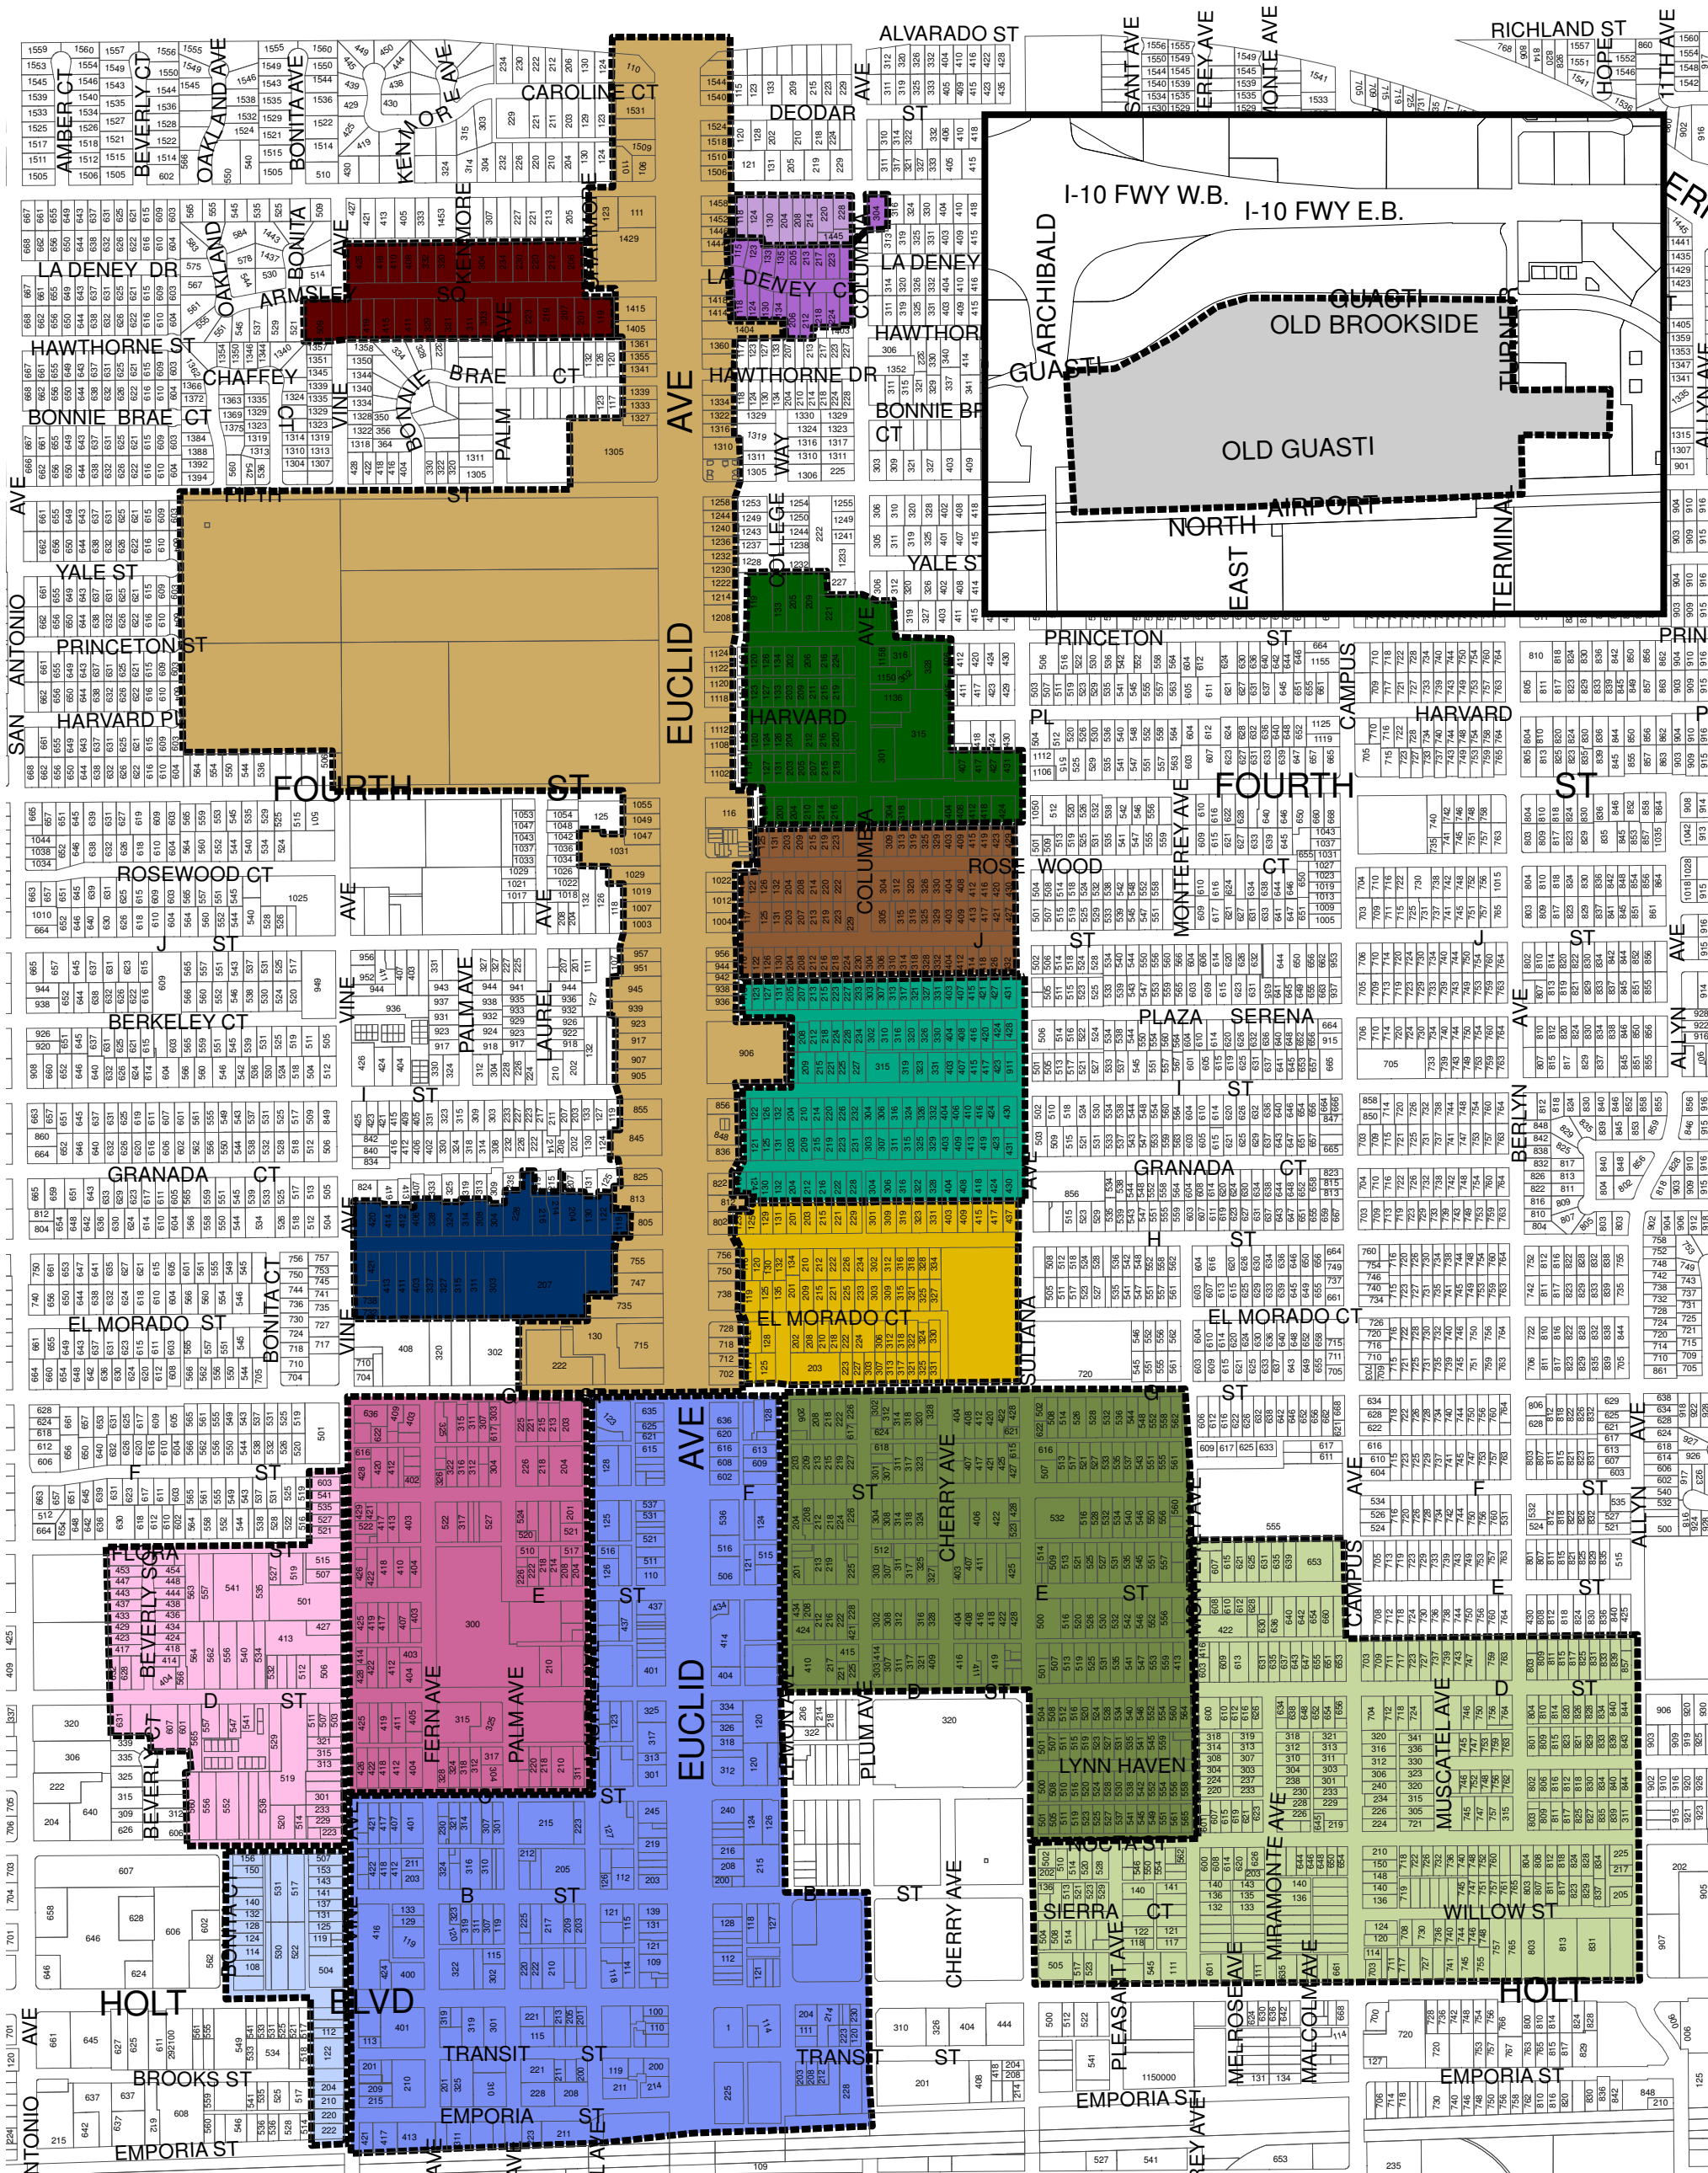

Ontario Historic Districts

DESIGNATED DISTRICTS

-  Armsley Square
-  College Park
-  El Morado Court
-  La Dene Drive
-  Rosewood Court
-  Villa

PROPOSED DISTRICTS

-  Downtown
-  Downtown West
-  Euclid Avenue
-  Guasti
-  Parkside

POTENTIAL DISTRICTS

-  Downtown Addition
-  Downtown West Addition
-  Granada
-  La Dene Drive Addition
-  Parkside Addition

As of August 2006