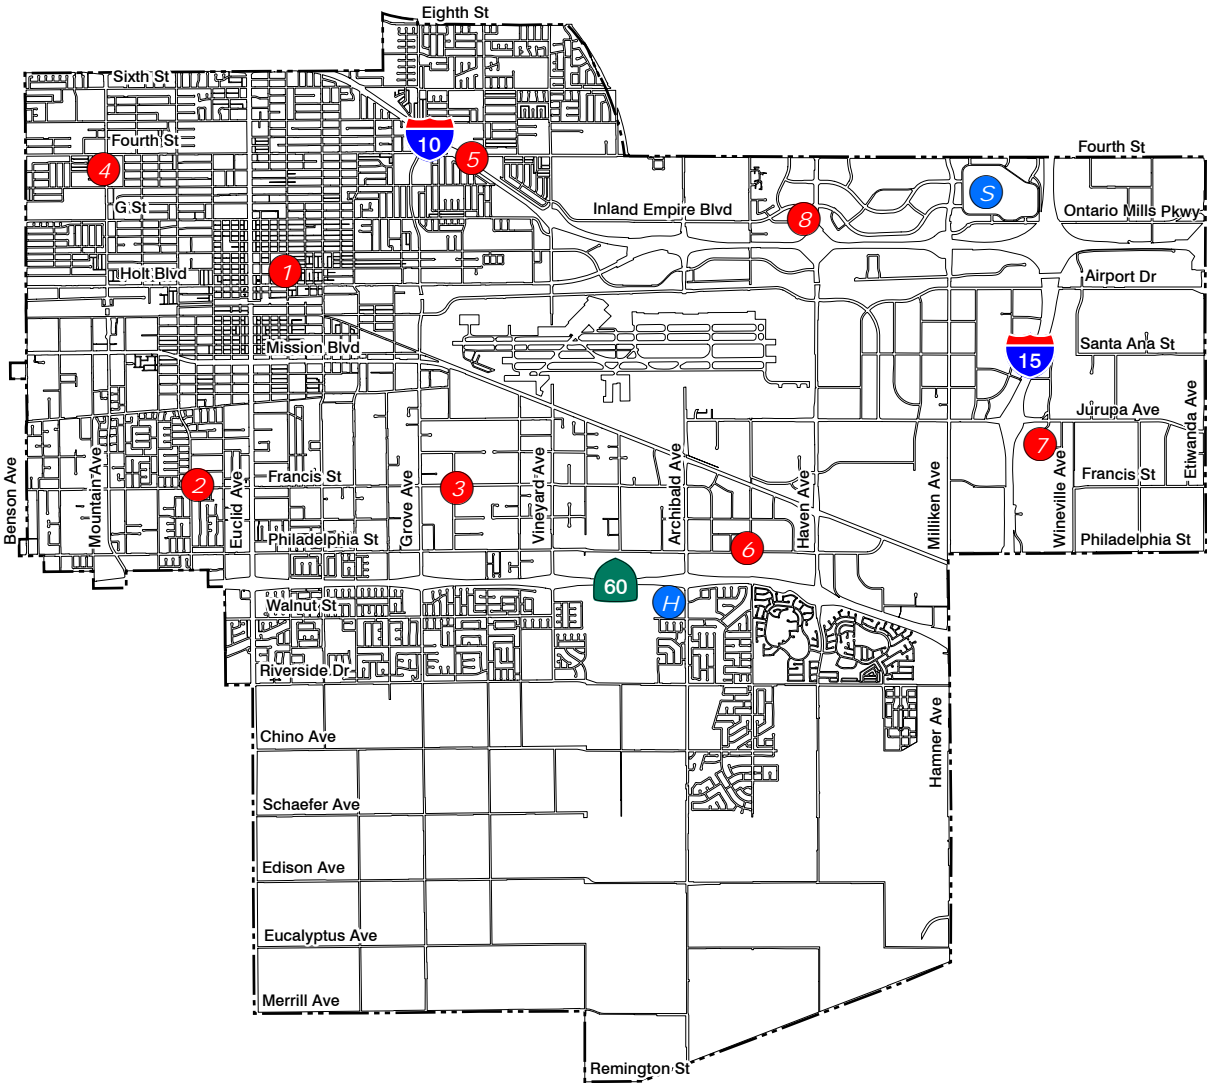

5. Environmental Analysis

Police and Fire Station Locations

- Fire Station
 - H - Headquarters
 - T - Fire Training Facility
- Police Station
 - H - Headquarters
 - S - Substation

0 Feet 7,500